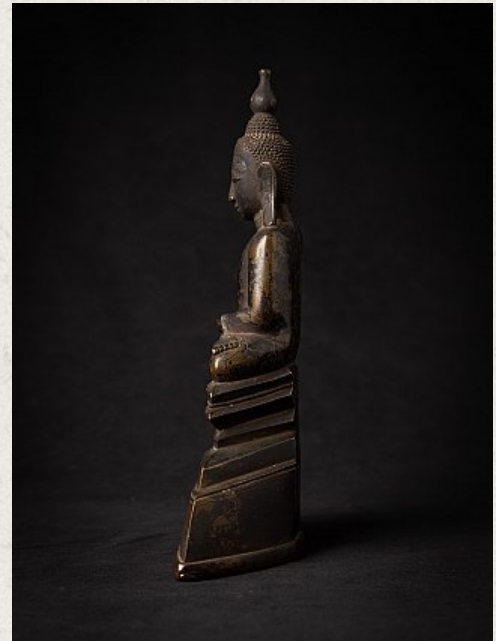

Antique bronze Burmese Shan Buddha

- Material : bronze
- 24,9 cm high
- 14,7 cm wide and 6,3 cm deep
- Shan (Tai Yai) style
- Bhumisparsha mudra
- 19th century
- Originating from Burma
- Nr: 2849-2

Original Buddhas

Rielerweg 71-73

7416 ZB Deventer

The Netherlands

www.originalbuddhas.com

info@originalbuddhas.com

+31-6-22192241