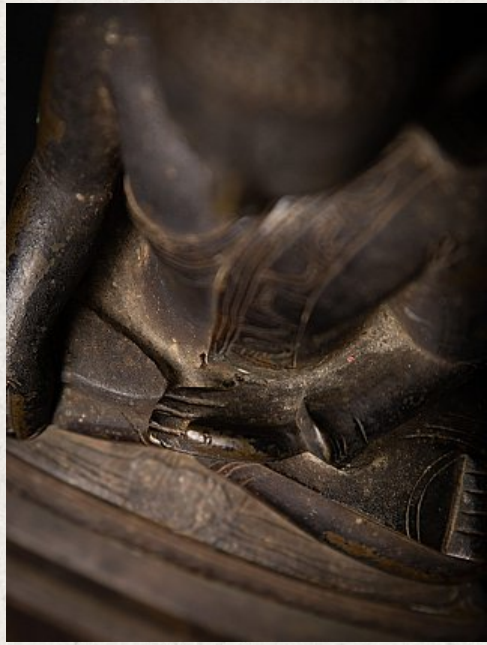

[See on website](#)