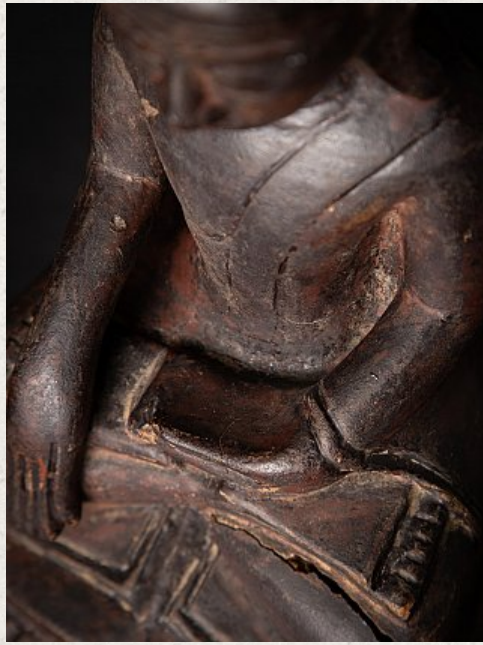

[See on website](#)