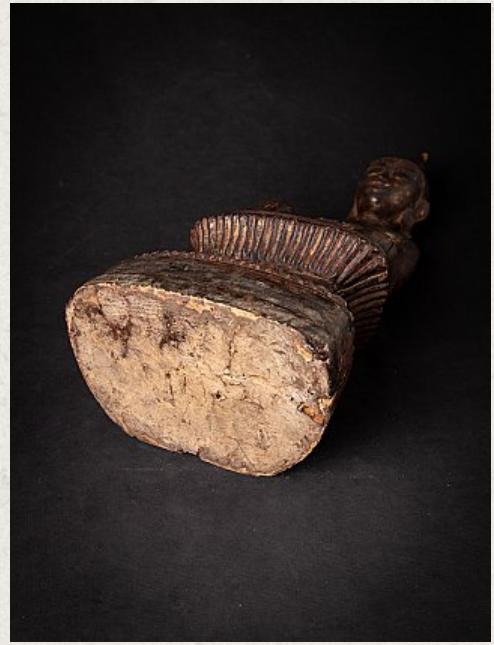

[See on website](#)