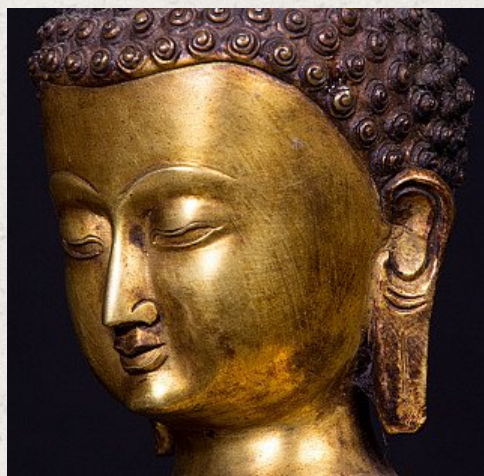

Old bronze Nepali Buddha statue

- Material : bronze
- 39 cm high
- 34 cm wide and 25 cm deep
- Fire gilded with 24 krt. gold
- Dhyana mudra
- Middle 20th century
- Very high quality
- 2 seperate casted parts
- Originating from Nepal
- Nr. 2852-1