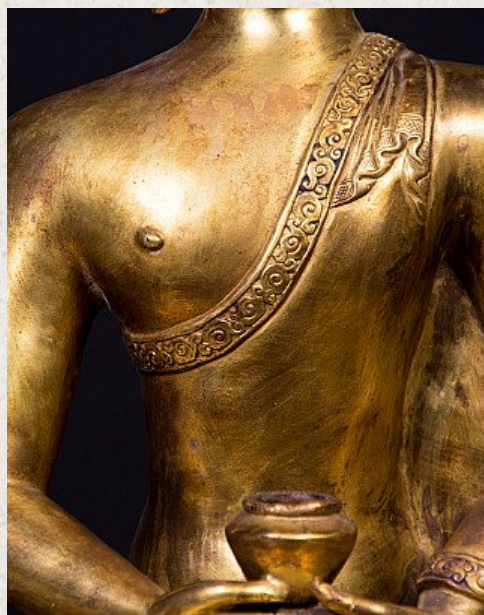

Old bronze Nepali Buddha statue

- Material : bronze
- 39 cm high
- 34 cm wide and 25 cm deep
- Fire gilded with 24 krt. gold
- Dhyana mudra
- Middle 20th century
- Very high quality
- 2 seperate casted parts
- Originating from Nepal
- Nr. 2852-1