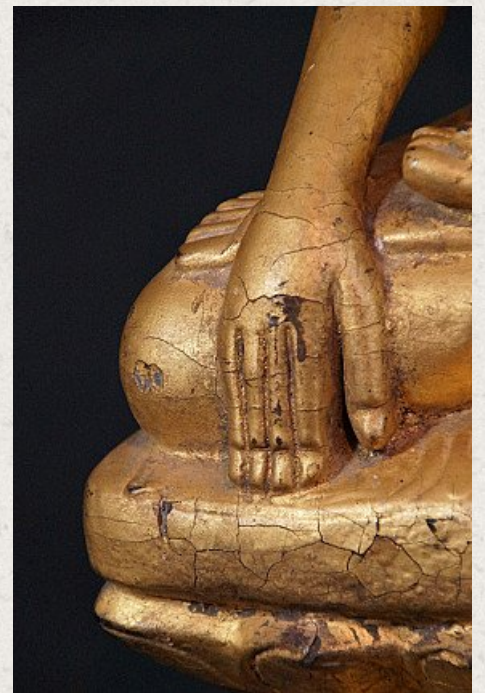

[See on website](#)