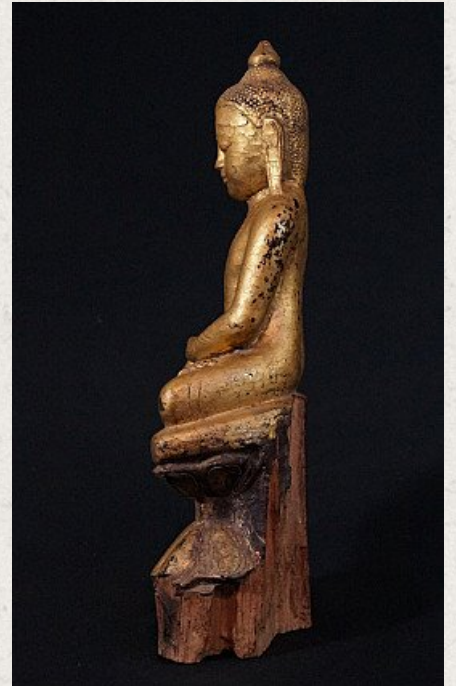

Antique Burmese Buddha statue

- Material : wood
- 46,5 cm high
- 20,5 cm wide
- Gilded with 24 krt. gold
- Shan (Tai Yai) style
- Bhumisparsha mudra
- 17-18th century
- Originating from Burma
- Nr: 2877

Original Buddhas

Rielerweg 71-73

7416 ZB Deventer

The Netherlands

www.originalbuddhas.com

info@originalbuddhas.com

+31-6-22192241