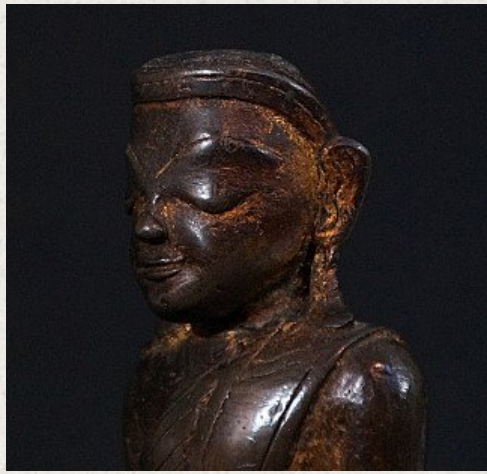

Antique Burmese Mon Buddha statue

- Material : bronze
- 21,5 cm high
- 10,5 cm wide
- Traces of original gilding can be found
- Mon style
- Bhumisparsha mudra
- 11-13th century
- Very special, statues in this style are very hard to find these days !
- Originating from Burma
- Nr: 2879-6