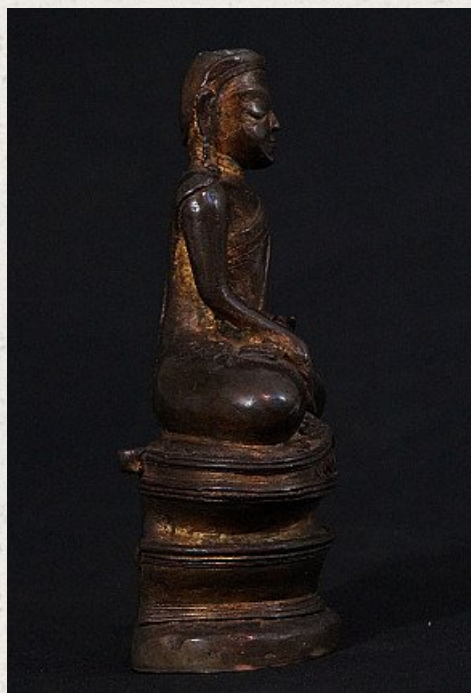

Antique Burmese Mon Buddha statue

- Material : bronze
- 21,5 cm high
- 10,5 cm wide
- Traces of original gilding can be found
- Mon style
- Bhumisparsha mudra
- 11-13th century
- Very special, statues in this style are very hard to find these days !
- Originating from Burma
- Nr: 2879-6