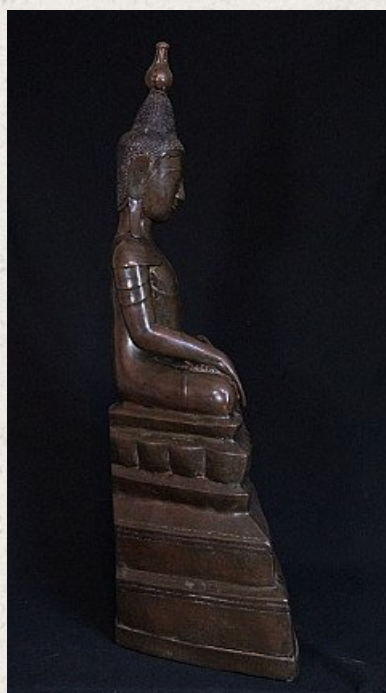

Large antique Shan Buddha statue

- Material : bronze
- 83 cm high
- 46,5 cm wide - 23 cm deep
- Traces of original lacquer and 24 krt. gold can be found
- Shan (Tai Yai) style
- Bhumisparsha mudra
- 18th century
- This is the largest original antique bronze Shan Buddha that I have ever offered for sale !
- A very special piece
- Originating from Burma
- Nr: 2884-1

Original Buddhas

Rielerweg 71-73

7416 ZB Deventer

The Netherlands

www.originalbuddhas.com

info@originalbuddhas.com

+31-6-22192241