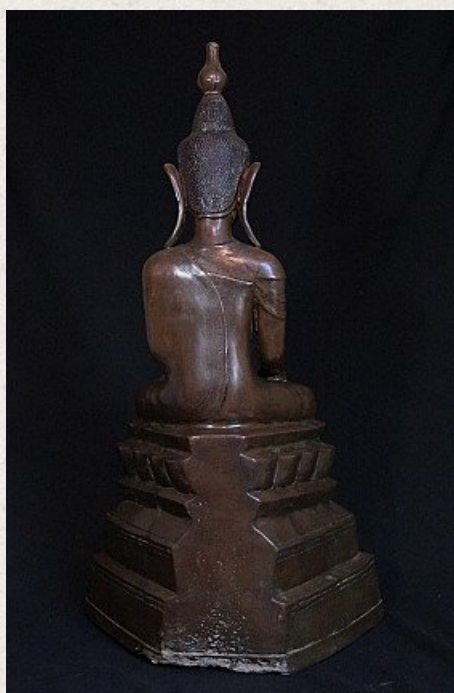

Large antique Shan Buddha statue

- Material : bronze
- 83 cm high
- 46,5 cm wide - 23 cm deep
- Traces of original lacquer and 24 krt. gold can be found
- Shan (Tai Yai) style
- Bhumisparsha mudra
- 18th century
- This is the largest original antique bronze Shan Buddha that I have ever offered for sale !
- A very special piece
- Originating from Burma
- Nr: 2884-1

Original Buddhas

Rielerweg 71-73

7416 ZB Deventer

The Netherlands

www.originalbuddhas.com

info@originalbuddhas.com

+31-6-22192241