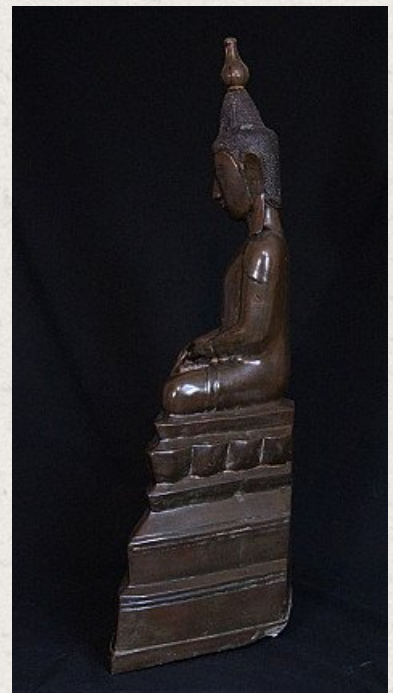

Large antique Shan Buddha statue

- Material : bronze
- 83 cm high
- 46,5 cm wide - 23 cm deep
- Traces of original lacquer and 24 krt. gold can be found
- Shan (Tai Yai) style
- Bhumisparsha mudra
- 18th century
- This is the largest original antique bronze Shan Buddha that I have ever offered for sale !
- A very special piece
- Originating from Burma
- Nr: 2884-1

Original Buddhas

Rielerweg 71-73

7416 ZB Deventer

The Netherlands

www.originalbuddhas.com

info@originalbuddhas.com

+31-6-22192241