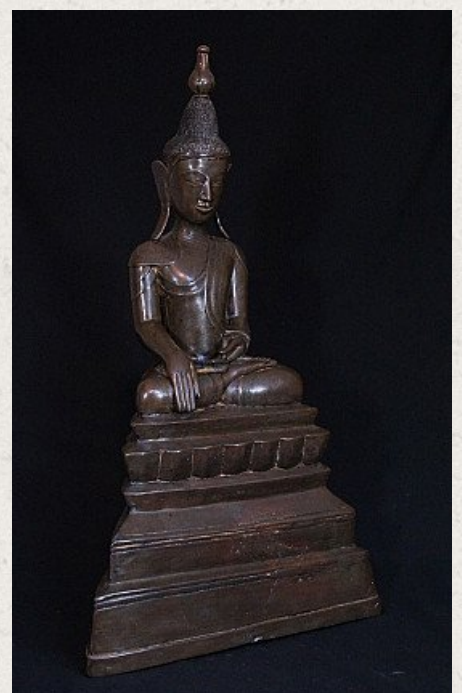

Large antique Shan Buddha statue

- Material : bronze
- 83 cm high
- 46,5 cm wide - 23 cm deep
- Traces of original lacquer and 24 krt. gold can be found
- Shan (Tai Yai) style
- Bhumisparsha mudra
- 18th century
- This is the largest original antique bronze Shan Buddha that I have ever offered for sale !
- A very special piece
- Originating from Burma
- Nr: 2884-1

Original Buddhas

Rielerweg 71-73

7416 ZB Deventer

The Netherlands

www.originalbuddhas.com

info@originalbuddhas.com

+31-6-22192241