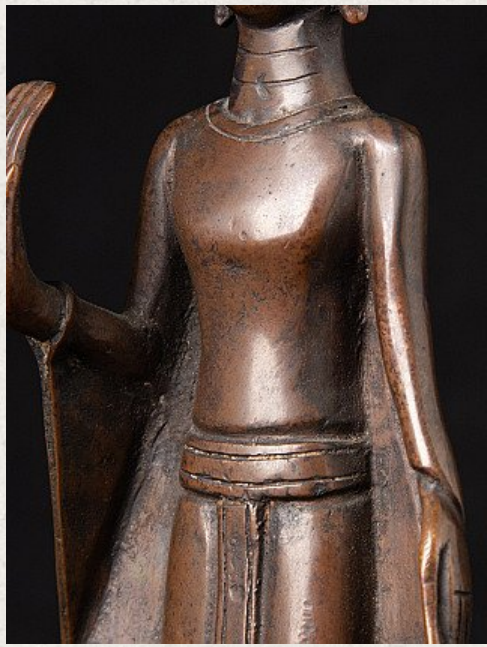

[See on website](#)