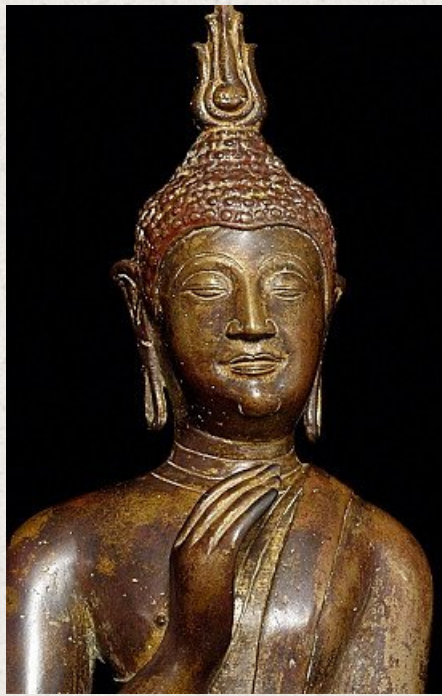

[See on website](#)