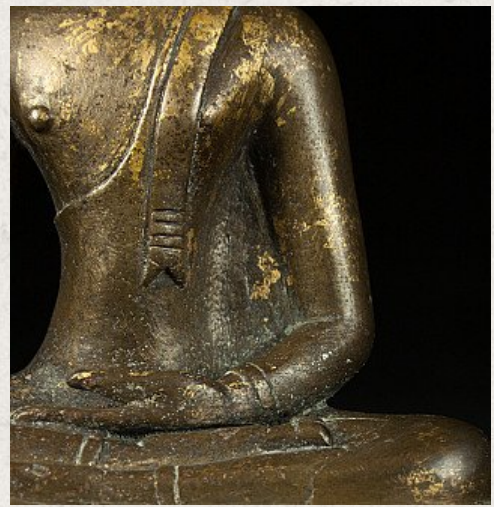

[See on website](#)