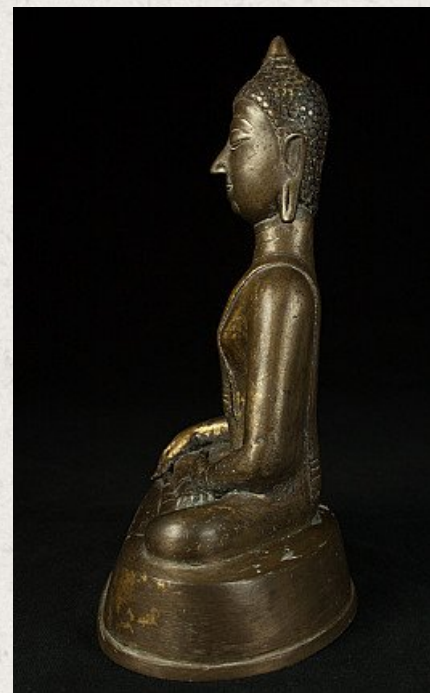

Antique bronze Chiengsean Buddha statue

- Material : bronze
- 18,5 cm high
- 13 cm wide and 8,5 cm deep
- With traces of 24 krt. gilding
- Bhumisparsha mudra
- 16th century
- Originating from Thailand
- Nr. 2894-1

Original Buddhas

Rielerweg 71-73

7416 ZB Deventer

The Netherlands

www.originalbuddhas.com

info@originalbuddhas.com

+31-6-22192241