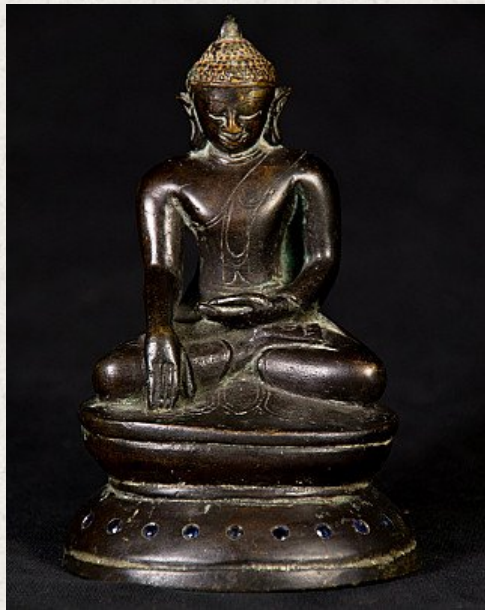

Antique bronze Burmese Arakan Buddha statue

- Material : bronze
- 11 cm high
- 7,5 cm wide and 6,5 cm deep
- With inlayed Sapphire gem stones in the base
- Arakan style
- Bhumisparsha mudra
- 14/15th century
- A very rare and beautiful Buddha statue !
- Originating from Burma
- Nr: 2897-1

Original Buddhas

Rielerweg 71-73

7416 ZB Deventer

The Netherlands

www.originalbuddhas.com

info@originalbuddhas.com

+31-6-22192241