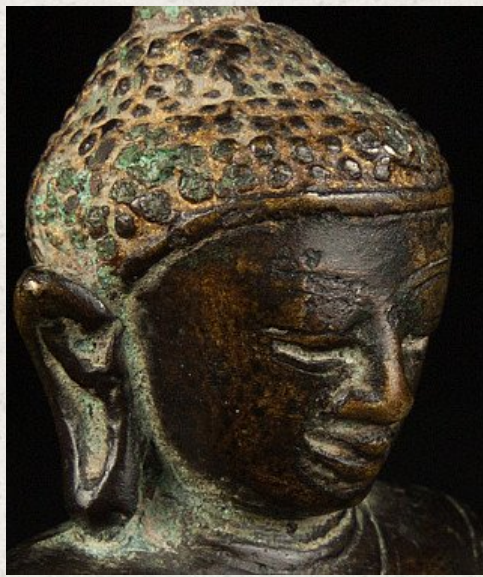

[See on website](#)