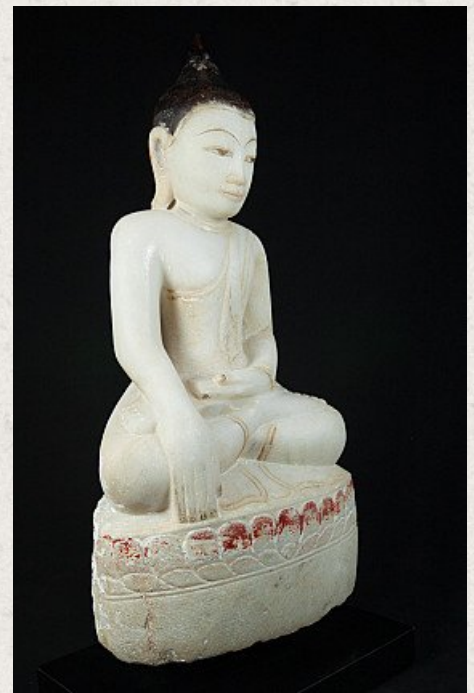

Antique marble Ava Buddha statue

- Material : wood
- 58 cm high
- 29 cm wide and 19,5 cm deep
- Ava style
- Bhumisparsha mudra
- 17/18th century
- Originating from Burma
- Nr: 2898-18

Rielerweg 71-73
7416 ZB Deventer
The Netherlands
www.originalbuddhas.com
info@originalbuddhas.com
+31-6-22192241