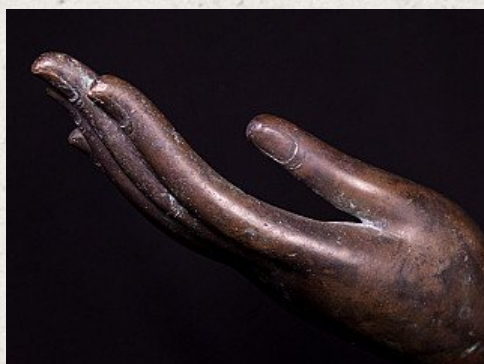

# Old bronze Buddha hand

- Material : bronze
- 32,5 cm high
- 26,5 cm wide and 14 cm deep
- Early 20th century
- Originating from Thailand
- Nr. 2898-2F

Rielerweg 71-73  
7416 ZB Deventer  
The Netherlands  
[www.originalbuddhas.com](http://www.originalbuddhas.com)  
[info@originalbuddhas.com](mailto:info@originalbuddhas.com)  
+31-6-22192241