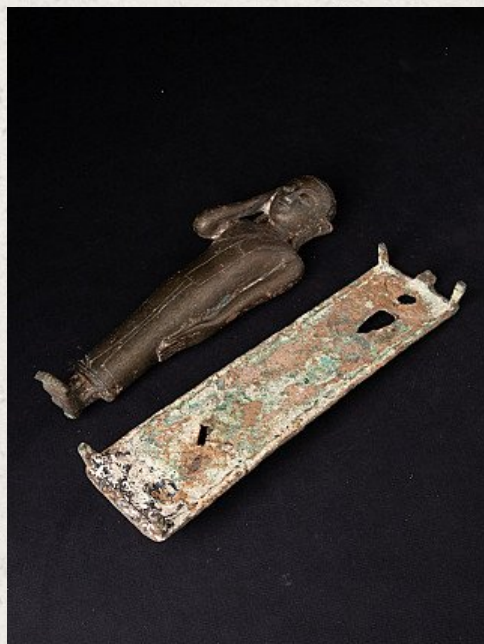

## 15th century Burmese Monk statue

- Material : bronze
- 12 cm high
- 29 cm long - 8 cm deep
- Remains of 24 krt. gold can be found
- Ava style
- 15-16th century
- A very special piece ! Reclining Buddha statues from this period and size are almost not available anymore these days.
- Originating from Burma
- Nr: 2902-3