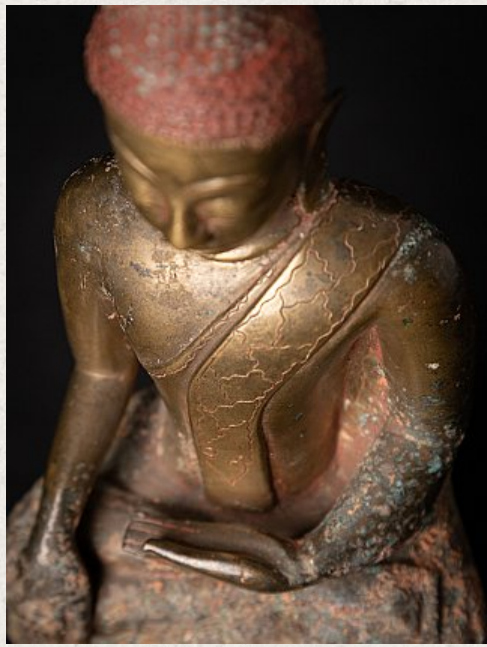

Antique bronze Burmese Buddha statue

- Material : bronze
- 33,9 cm high
- 15,1 cm wide and 10,2 cm deep
- Shan (Tai Yai) style
- Bhumisparsha mudra
- 17th century
- With a very nice facial expression !
- With oxidation spots on the lower half of the image, probably because it has been in the earth for a long time
- Weight: 2,07 kgs
- Originating from Burma
- Nr: 2908-4
- Price : 2,750 euro