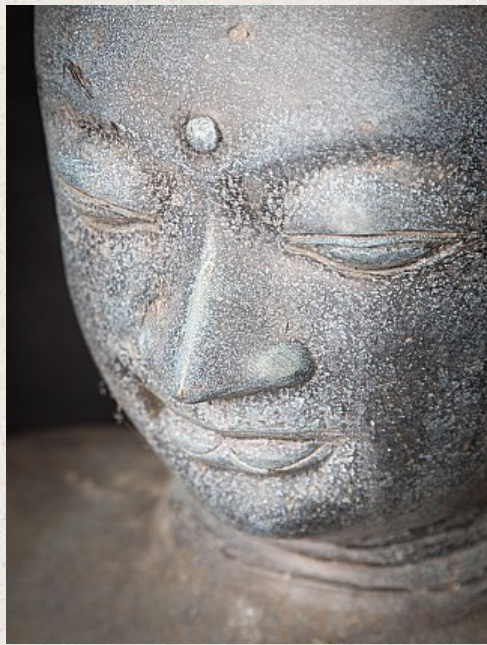

## Large bronze Buddha head

- Material : bronze
- 45 cm high
- 46,4 cm wide and 27,7 cm deep
- Late 20th century
- Bought from an old Dutch collection
- Originating from Indonesia
- Nr: 2908-7

[See on website](#)