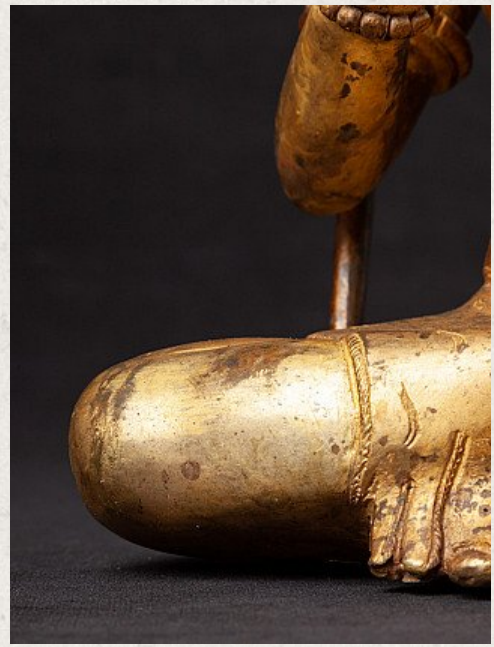

Old Nepali bronze Shiva statue

- Material : bronze
- 25,9 cm high
- 17,4 cm wide and 11,3 cm deep
- Fire gilded with 24 krt. gold
- Middle 20th century
- High quality !
- Originating from Nepal
- Nr. 2910-7