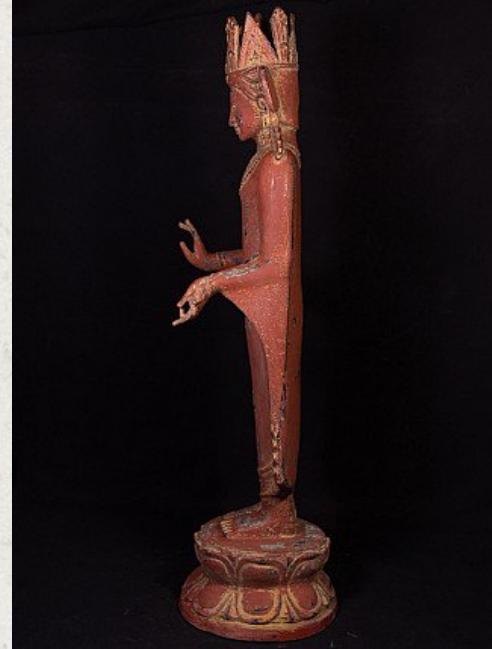

Old bronze Buddha statue

- Material : bronze
- 85 cm high
- 28 cm wide and 24 cm deep
- Bagan style
- Abhaya mudra
- Middle 20th century
- Originating from Burma
- Nr: 2921-4

Rielerweg 71-73
7416 ZB Deventer
The Netherlands
www.originalbuddhas.com
info@originalbuddhas.com
+31-6-22192241