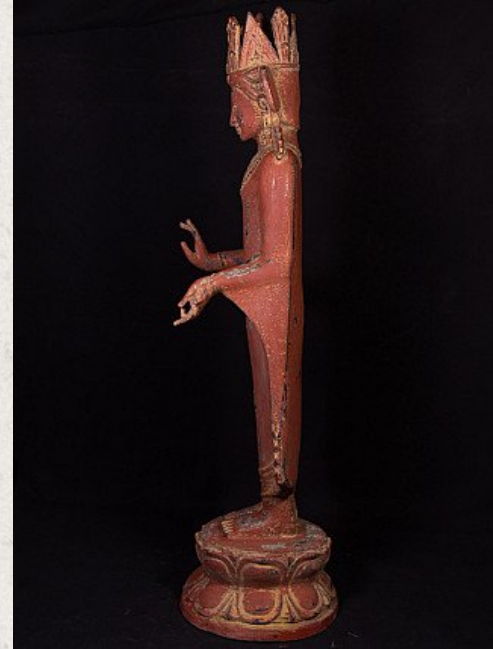

Old bronze Buddha statue

- Material : bronze
- 85 cm high
- 28 cm wide and 24 cm deep
- Bagan style
- Abhaya mudra
- Middle 20th century
- Originating from Burma
- Nr. 2921-4

Original Buddhas

Rielerweg 71-73

7416 ZB Deventer

The Netherlands

www.originalbuddhas.com

info@originalbuddhas.com

+31-6-22192241