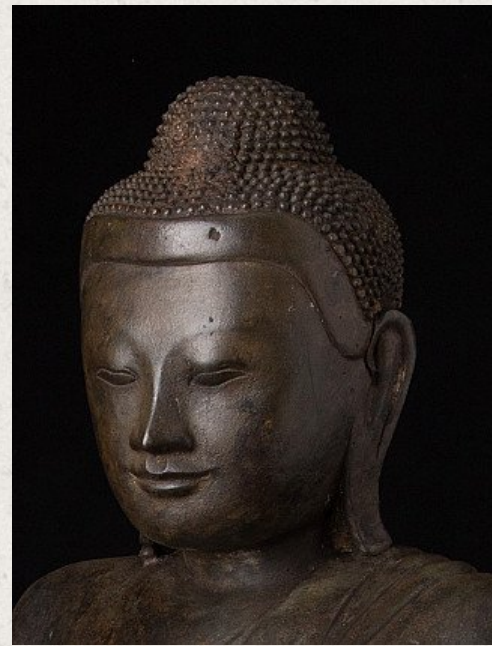

Antique bronze Mandalay Buddha statue

- Material : bronze
- 46 cm high
- 39 cm wide and 25 cm deep
- Mandalay style
- Bhumisparsha mudra
- Late 19th / early 20th century
- Originating from Burma
- Nr: 2921-7