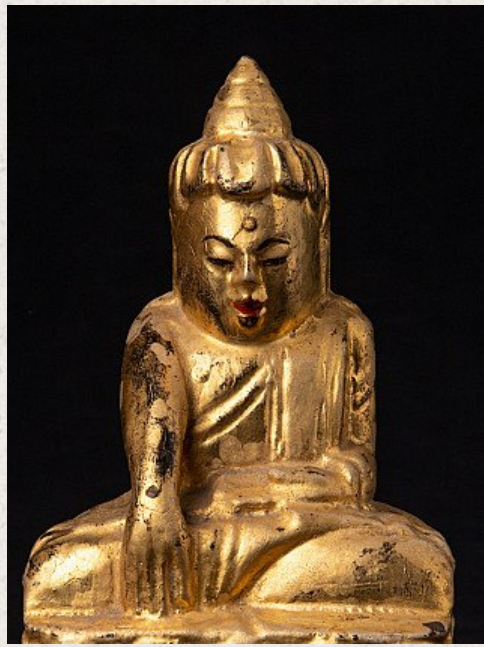

## Antique Burmese Buddha statue

- Material : wood
- 18 cm high
- 10,5 cm wide and 8 cm deep
- Gilded with 24 krt. gold
- Bhumisparsha mudra
- 19th century
- Weight: 455 grams
- Originating from Burma
- Nr: 2922-114