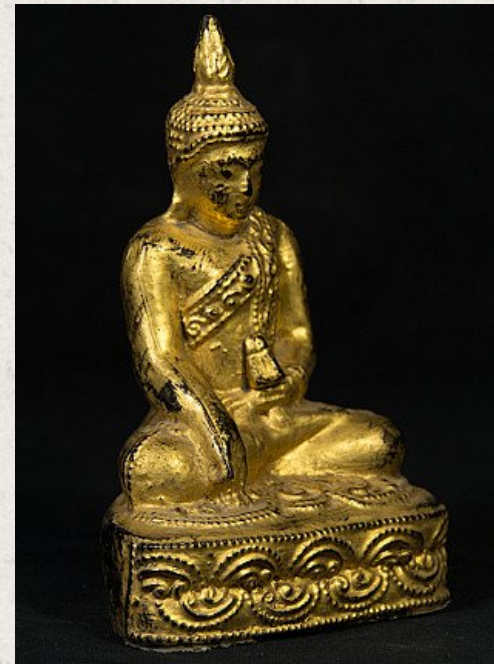

## Antique Burmese Buddha statue

- Material : lacquerware
- 16,5 cm high
- 10 cm wide and 7 cm deep
- Gilded with 24 krt. gold
- Shan (Tai Yai) style
- Varada mudra
- 19th century
- Made of hollow lacquerware
- Originating from Burma
- Nr: 2922-162