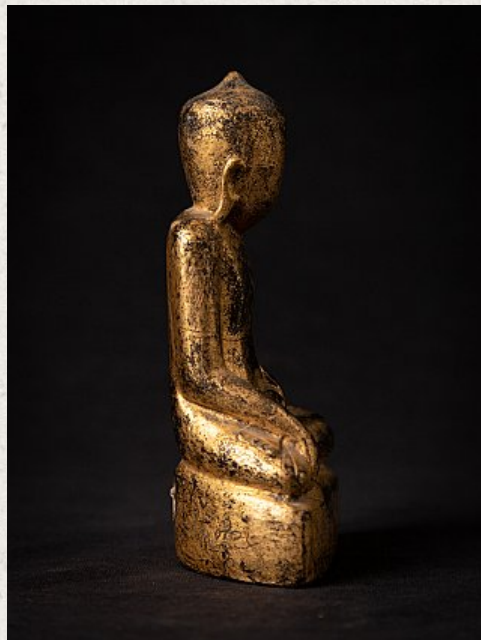

Antique Buddha statue without face

- Material : wood
- 13 cm high
- 7,5 cm wide and 4,2 cm deep
- Gilded with 24 krt. gold
- Shan (Tai Yai) style
- Bhumisparsha mudra
- 19th century
- With Burmese inscriptions in the base
- Originating from Burma
- Nr: 2922-208

Original Buddhas

Rielerweg 71-73

7416 ZB Deventer

The Netherlands

www.originalbuddhas.com

info@originalbuddhas.com

+31-6-22192241