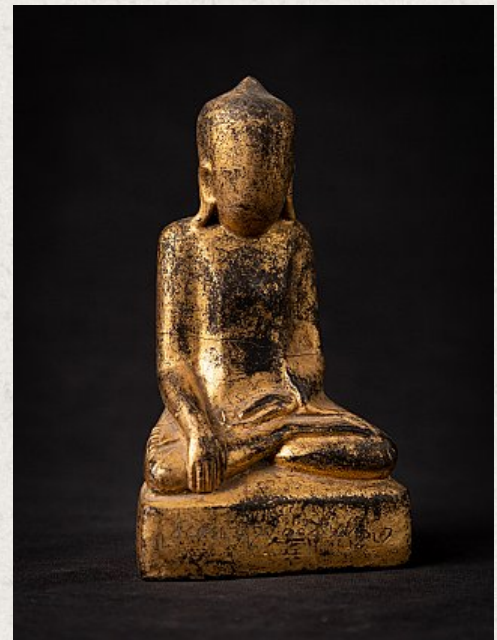

Antique Buddha statue without face

- Material : wood
- 13 cm high
- 7,5 cm wide and 4,2 cm deep
- Gilded with 24 krt. gold
- Shan (Tai Yai) style
- Bhumisparsha mudra
- 19th century
- With Burmese inscriptions in the base
- Originating from Burma
- Nr: 2922-208

Original Buddhas

Rielerweg 71-73

7416 ZB Deventer

The Netherlands

www.originalbuddhas.com

info@originalbuddhas.com

+31-6-22192241