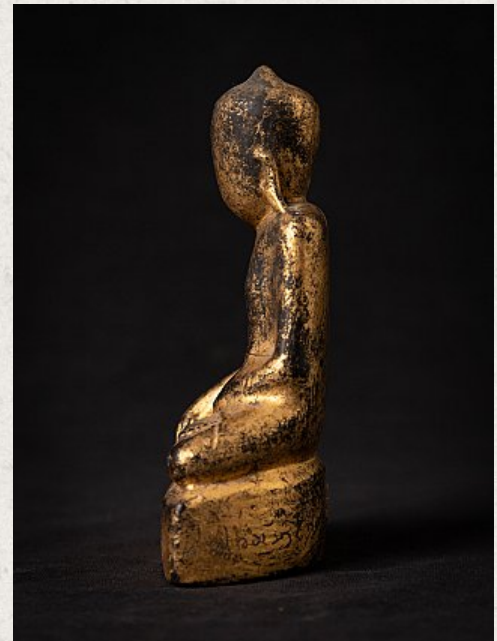

Antique Buddha statue without face

- Material : wood
- 13 cm high
- 7,5 cm wide and 4,2 cm deep
- Gilded with 24 krt. gold
- Shan (Tai Yai) style
- Bhumisparsha mudra
- 19th century
- With Burmese inscriptions in the base
- Originating from Burma
- Nr: 2922-208

Original Buddhas

Rielerweg 71-73

7416 ZB Deventer

The Netherlands

www.originalbuddhas.com

info@originalbuddhas.com

+31-6-22192241