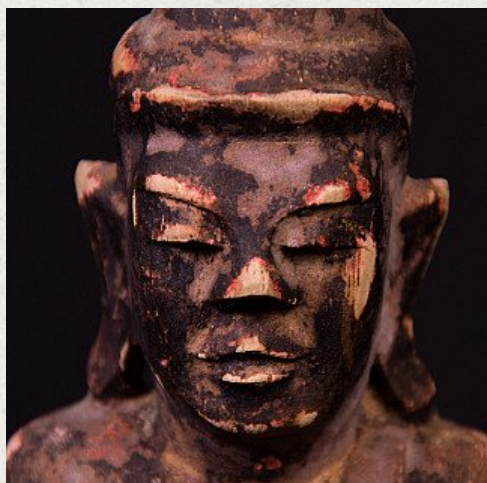

[See on website](#)