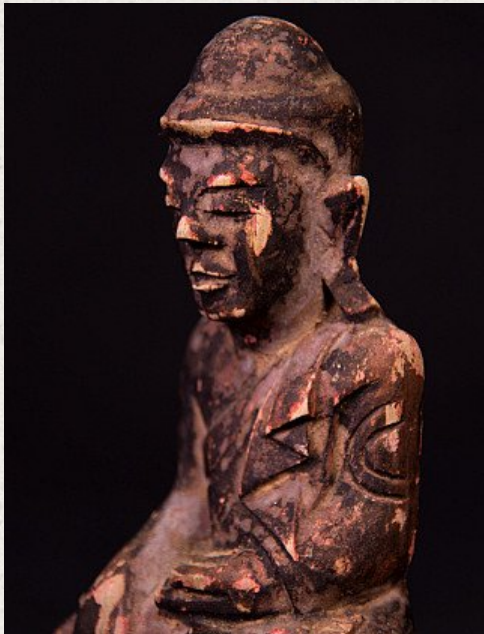

[See on website](#)