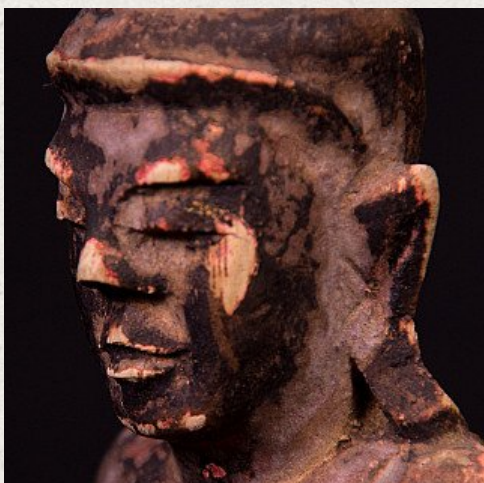

[See on website](#)