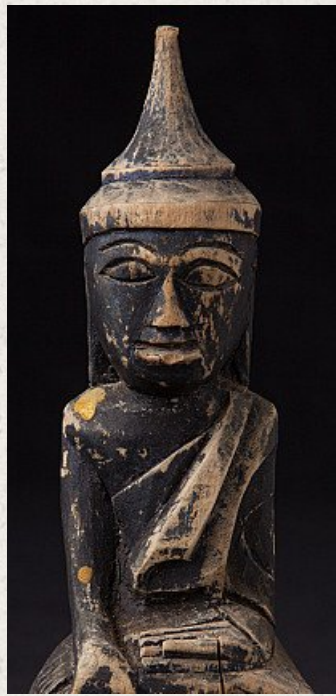

Antique wooden Shan Buddha statue

- Material : wood
- 16,5 cm high
- 5,7 cm wide and 4,1 cm deep
- Shan (Tai Yai) style
- Bhumisparsha mudra
- 19th century
- Originating from Burma
- Nr: 2922-297

[See on website](#)