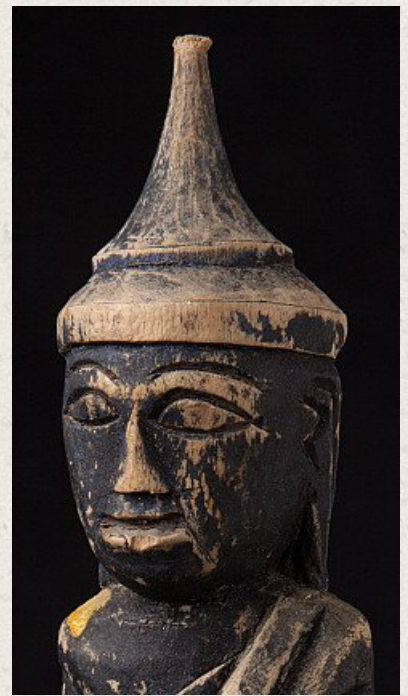

Antique wooden Shan Buddha statue

- Material : wood
- 16,5 cm high
- 5,7 cm wide and 4,1 cm deep
- Shan (Tai Yai) style
- Bhumisparsha mudra
- 19th century
- Originating from Burma
- Nr: 2922-297

[See on website](#)