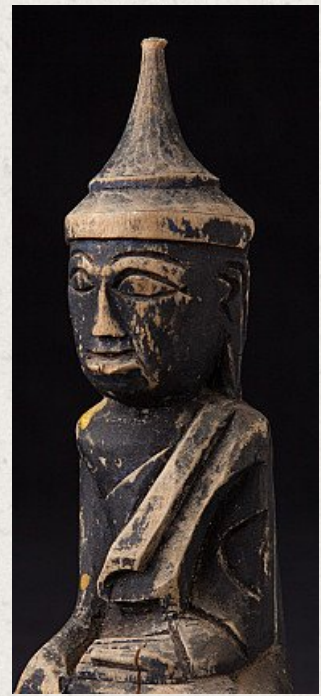

Antique wooden Shan Buddha statue

- Material : wood
- 16,5 cm high
- 5,7 cm wide and 4,1 cm deep
- Shan (Tai Yai) style
- Bhumisparsha mudra
- 19th century
- Originating from Burma
- Nr: 2922-297

[See on website](#)