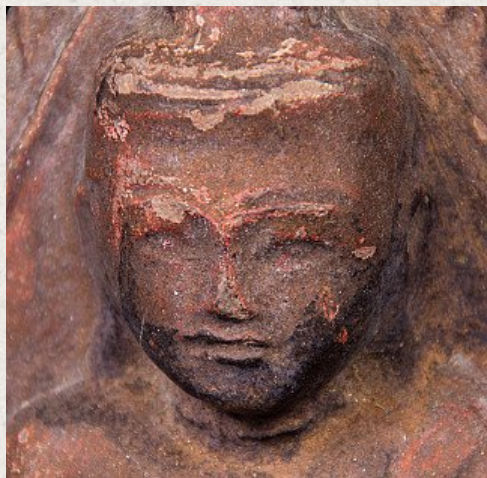

Antique Buddha amulet

- Material: Earthenware
- 12,5 cm high
- 7,5 cm wide and 3,5 cm deep
- Shan (Tai Yai) style
- Bhumisparsha mudra
- 19th century
- Originating from Burma
- Nr: 2922-328

[See on website](#)