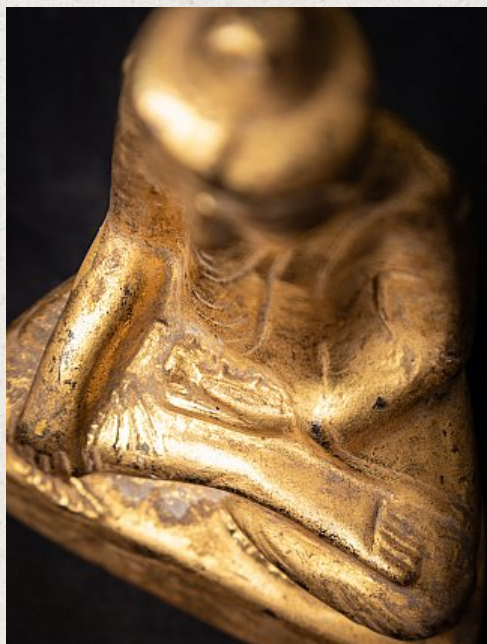

[See on website](#)