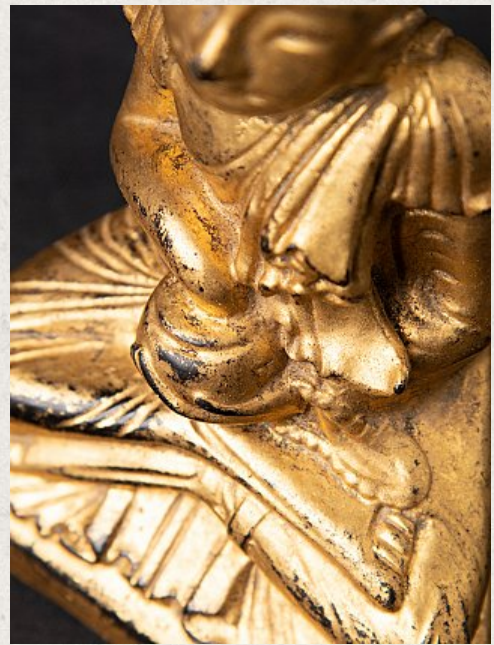

[See on website](#)