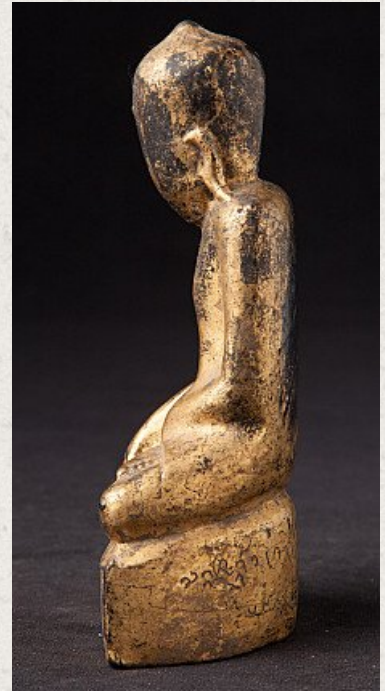

Antique Burmese Shan Buddha statue

- Material : lacquerware
- 13 cm high
- 7,5 cm wide and 4 cm deep
- Gilded with 24 krt. gold
- Shan (Tai Yai) style
- Bhumisparsha mudra
- 19th century
- With Burmese inscriptions on the backside
- Made of solid lacquerware
- Originating from Burma
- Nr: 2922-42