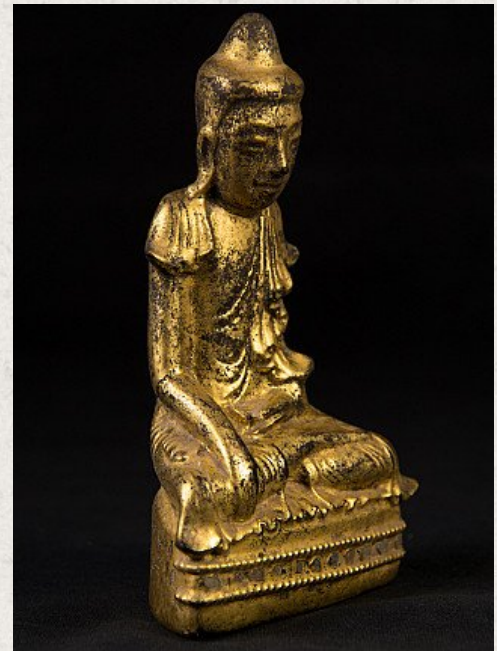

Antique Burmese Shan Buddha statue

- Material : lacquerware
- 13 cm high
- 8 cm wide and 4 cm deep
- Gilded with 24 krt. gold
- Shan (Tai Yai) style
- Bhumisparsha mudra
- 19th century
- With inscriptions in the backside
- Originating from Burma
- Nr: 2922-70

Original Buddhas

Rielerweg 71-73

7416 ZB Deventer

The Netherlands

www.originalbuddhas.com

info@originalbuddhas.com

+31-6-22192241