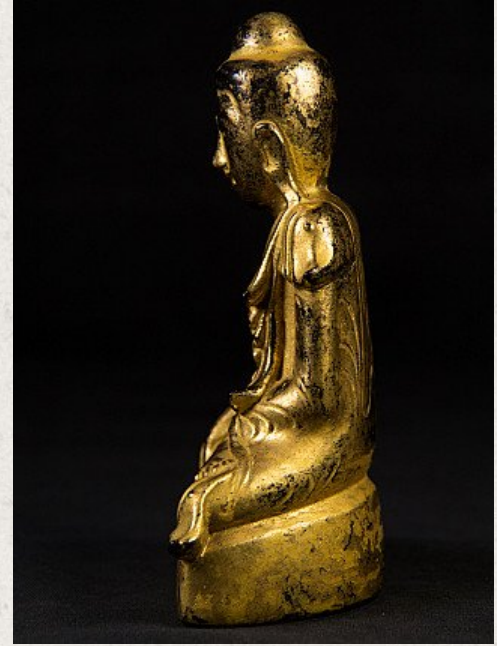

Antique lacquerware Shan Buddha statue

- Material : lacquerware
- 14 cm high
- 9 cm wide and 4,5 cm deep
- Gilded with 24 krt. gold
- Shan (Tai Yai) style
- Bhumisparsha mudra
- 19th century
- Originating from Burma
- Nr: 2922-80

Original Buddhas

Rielerweg 71-73

7416 ZB Deventer

The Netherlands

www.originalbuddhas.com

info@originalbuddhas.com

+31-6-22192241