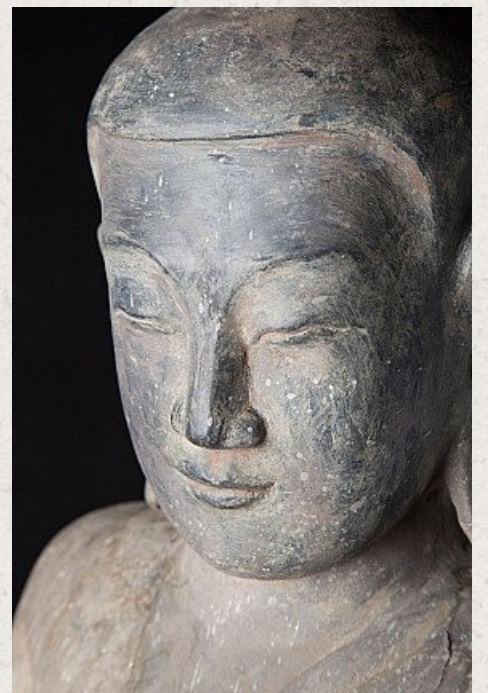

## Antique wooden Ava period Buddha statue

- Material : wood
- 134 cm high
- 26 cm wide and 21 cm deep
- Traces of the original 24 krt. gilding can be found
- Ava style
- Abhaya mudra
- 17th century
- Just the Buddha (measured without the base) is 123 cm high
- Originating from Burma
- Nr: 2923-11