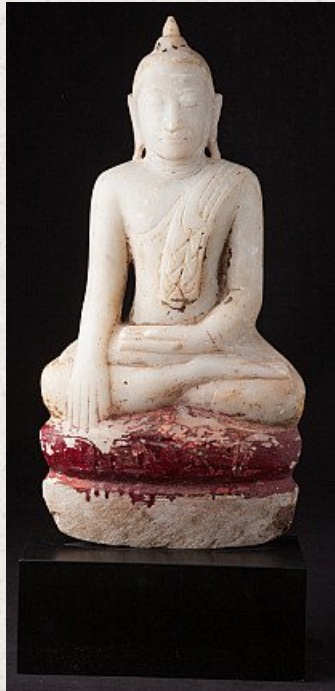

Antique marble Buddha statue

- Material : marble
- 57 cm high
- 24 cm wide and 12 cm deep
- Just the Buddha is 48 cm high
- Ava style
- Bhumisparsha mudra
- 18th century
- With traces of the original 24 krt. gilding
- Originating from Burma
- Nr: 2923-14

Rielerweg 71-73

7416 ZB Deventer

The Netherlands

www.originalbuddhas.com

info@originalbuddhas.com

+31-6-22192241