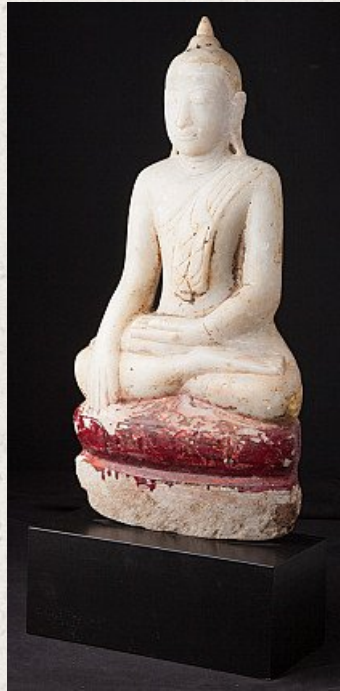

Antique marble Buddha statue

- Material : marble
- 57 cm high
- 24 cm wide and 12 cm deep
- Just the Buddha is 48 cm high
- Ava style
- Bhumisparsha mudra
- 18th century
- With traces of the original 24 krt. gilding
- Originating from Burma
- Nr: 2923-14

Rielerweg 71-73

7416 ZB Deventer

The Netherlands

www.originalbuddhas.com

info@originalbuddhas.com

+31-6-22192241