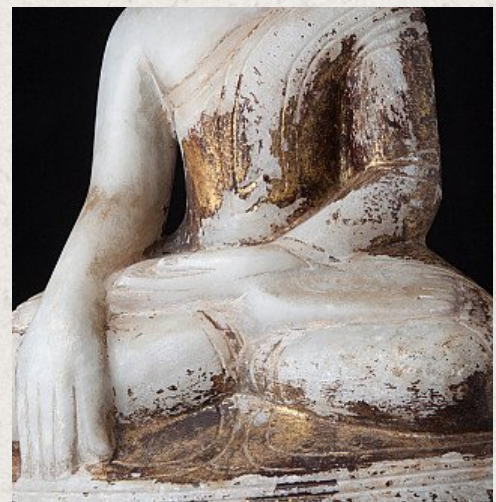

Antique alabaster Ava Buddha statue

- Material : marble
- 59,5 cm high
- 31 cm wide and 18 cm deep
- Without the base, the Buddha is 49,5 cm high
- Ava style
- Bhumisparsha mudra
- 17th century
- With traces of the original 24 krt. gilding
- Originating from Burma
- Nr: 2923-15