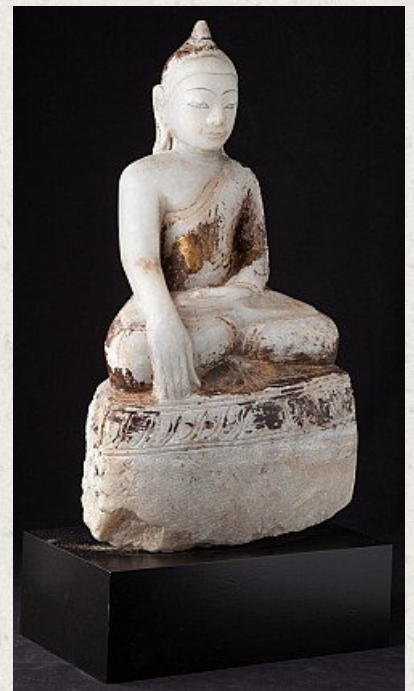

Antique alabaster Ava Buddha statue

- Material : marble
- 59,5 cm high
- 31 cm wide and 18 cm deep
- Without the base, the Buddha is 49,5 cm high
- Ava style
- Bhumisparsha mudra
- 17th century
- With traces of the original 24 krt. gilding
- Originating from Burma
- Nr: 2923-15