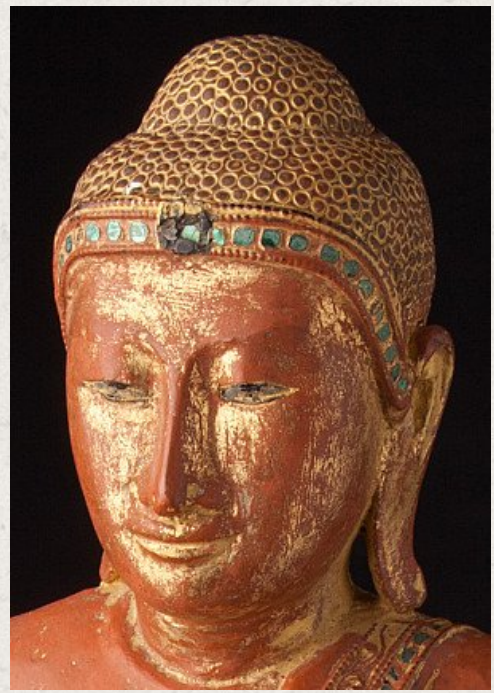

Antique wooden Mandalay Buddha statue

- Material : wood
- 65 cm high
- 24 cm wide and 18 cm deep
- Gilded with 24 krt. gold
- Mandalay style
- 19th century
- The height is measured including the base
- Weight: 3,55 kgs
- Originating from Burma
- Nr: 2925-2