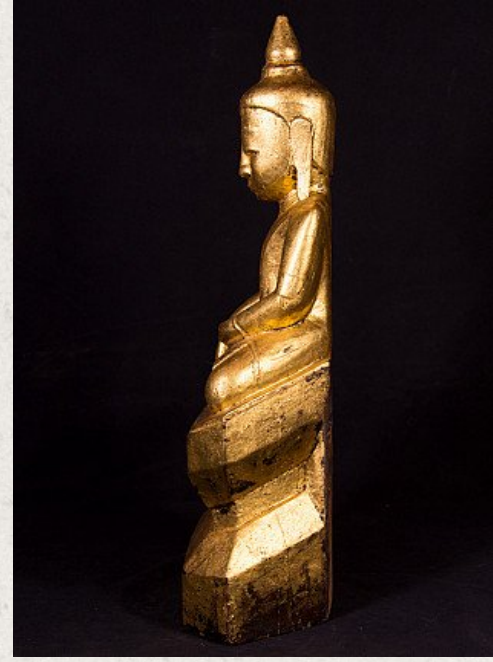

Antique wooden Burmese Buddha statue

- Material : wood
- 51 cm high
- 24 cm wide and 12 cm deep
- Thickly gilded with 24 krt. gold
- Shan (Tai Yai) style
- Bhumisparsha mudra
- 19th century
- Originating from Burma
- Nr: 2925-7