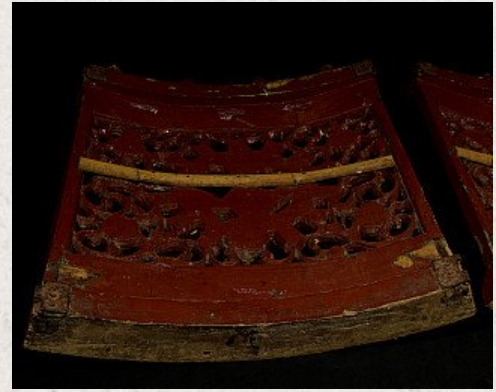

Pair of antique wooden panels

- Material : wood
- 72 cm high
- Each panel is 58 cm wide and 9 cm thick
- Gilded with 24 krt. gold
- Mandalay style
- 19th century
- Each panel contains the statue of a Burmese spirit
- Originating from Burma
- Nr: 2929-3