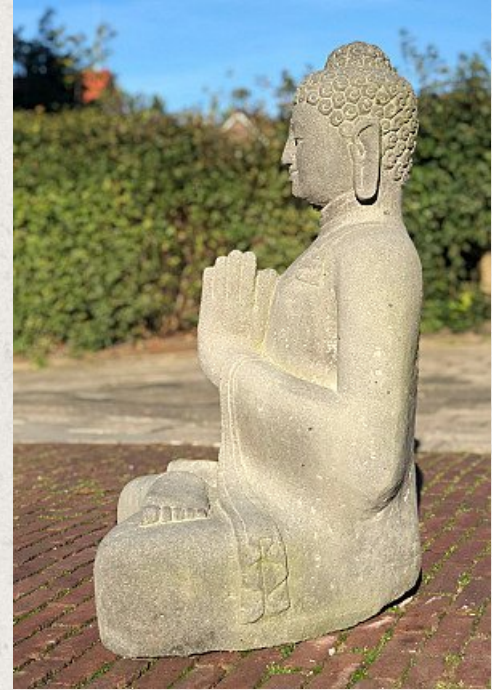

## Lavastone Buddha statue

- Material : lavastone
- 85 cm high
- 62 cm wide and 45 cm deep
- Namaskara mudra
- Hand carved from a single block lavastone
- Can be shipped worldwide
- Originating from Indonesien
- Nr. 2949-10