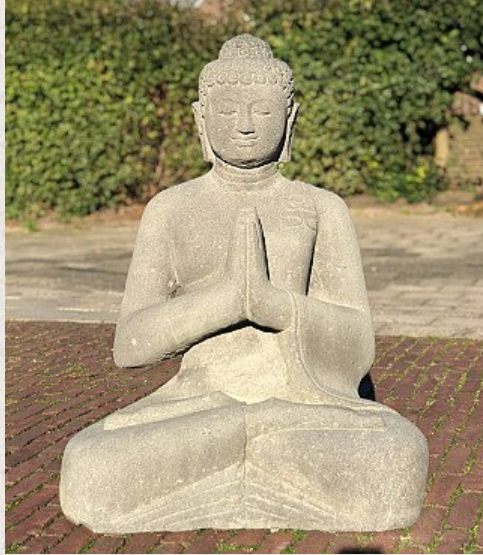

## Lavastone Buddha statue

- Material : lavastone
- 85 cm high
- 62 cm wide and 45 cm deep
- Namaskara mudra
- Hand carved from a single block lavastone
- Can be shipped worldwide
- Originating from Indonesien
- Nr. 2949-10