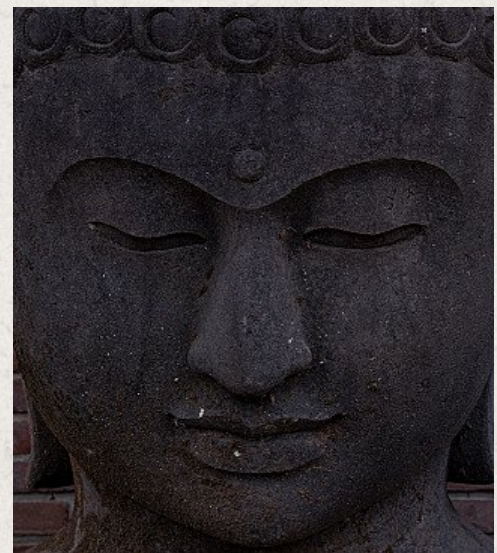

Large lavastone Buddha head

- Material: Lavastone
- 125 cm high
- 66 cm wide and 60 cm deep
- Middle 20th century
- Hand carved from a single block of lavastone
- Can be shipped worldwide
- Originating from Indonesia
- Nr: 2949-8

Original Buddhas

Rielerweg 71-73

7416 ZB Deventer

The Netherlands

www.originalbuddhas.com

info@originalbuddhas.com

+31-6-22192241