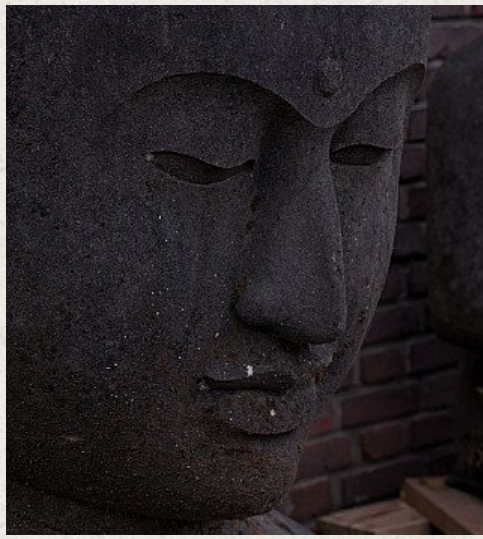

[See on website](#)