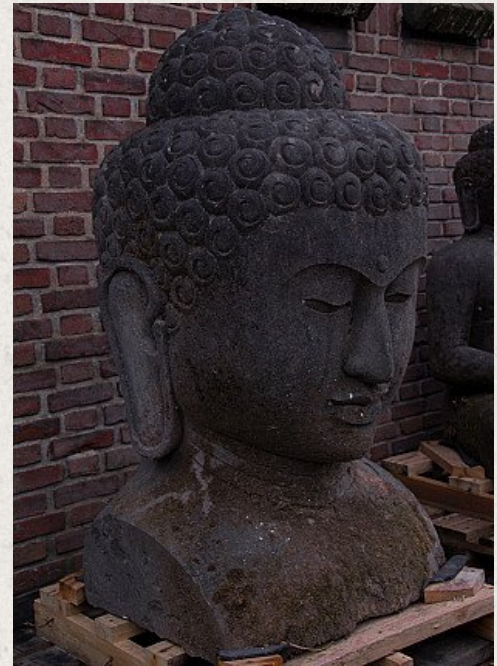

Large lavastone Buddha head

- Material: Lavastone
- 125 cm high
- 66 cm wide and 60 cm deep
- Middle 20th century
- Hand carved from a single block of lavastone
- Can be shipped worldwide
- Originating from Indonesia
- Nr: 2949-8

Original Buddhas

Rielerweg 71-73

7416 ZB Deventer

The Netherlands

www.originalbuddhas.com

info@originalbuddhas.com

+31-6-22192241