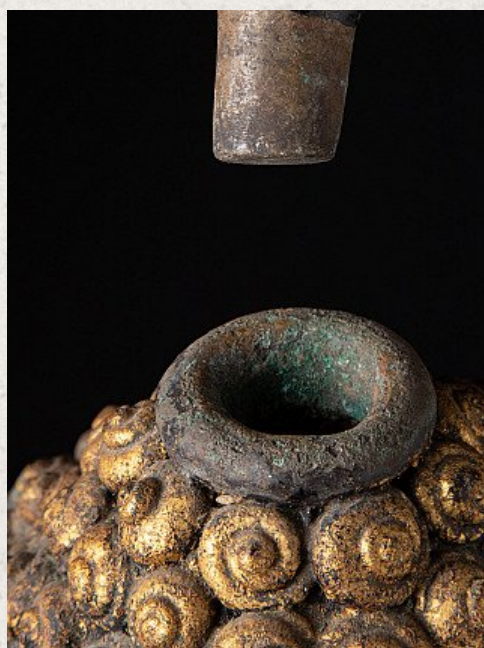

Antique bronze Chiang Saen Buddha statue

- Material : bronze
- 84 cm high
- 65,5 cm wide and 44 cm deep
- With traces of 24 krt. gilding
- Bhumisparsha mudra
- 19th century
- Originating from Thailand
- Nr: 2970-30