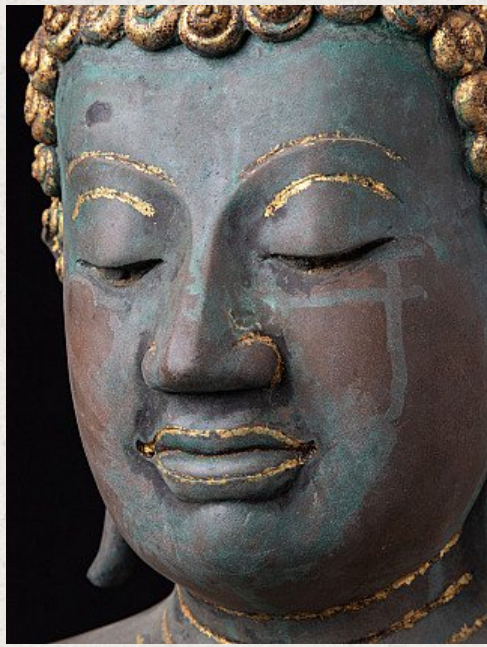

Antique bronze Chiang Saen Buddha statue

- Material : bronze
- 84 cm high
- 65,5 cm wide and 44 cm deep
- With traces of 24 krt. gilding
- Bhumisparsha mudra
- 19th century
- Originating from Thailand
- Nr: 2970-30