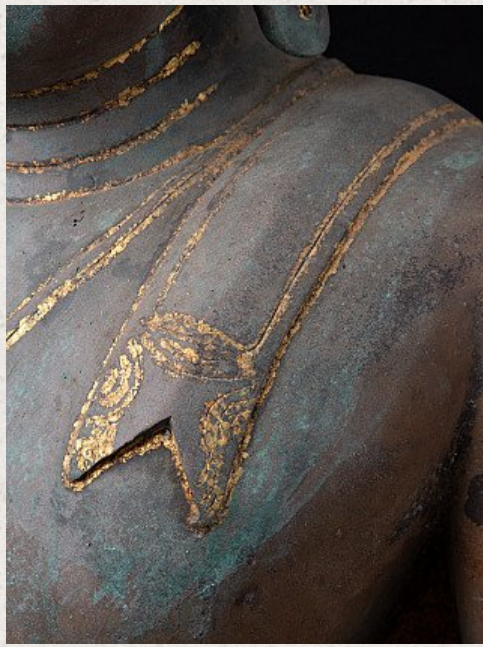

Antique bronze Chiang Saen Buddha statue

- Material : bronze
- 84 cm high
- 65,5 cm wide and 44 cm deep
- With traces of 24 krt. gilding
- Bhumisparsha mudra
- 19th century
- Originating from Thailand
- Nr: 2970-30