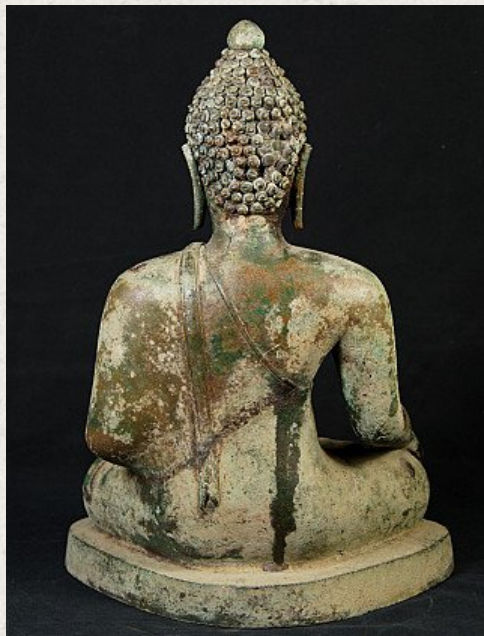

Antique bronze Chiang Saen Buddha statue

- Material : bronze
- 34 cm high
- 26 cm wide and 17 cm deep
- Bhumisparsha mudra
- 19th century
- Chiang Saen style
- Originating from Thailand
- Nr. 2970-49

Original Buddhas

Rielerweg 71-73

7416 ZB Deventer

The Netherlands

www.originalbuddhas.com

info@originalbuddhas.com

+31-6-22192241