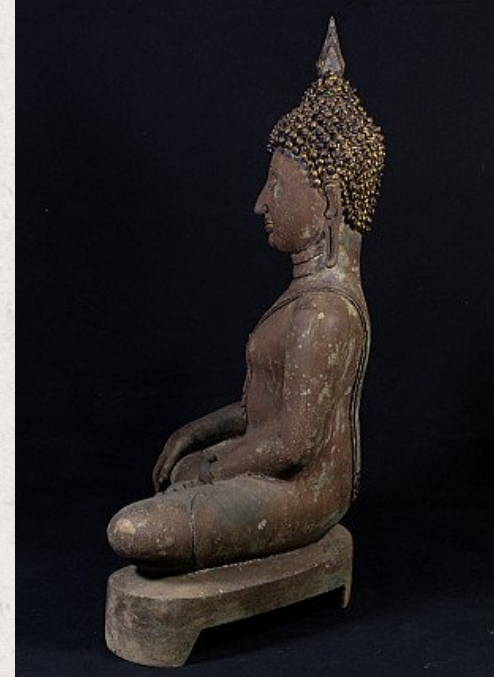

Old bronze Sukhothai Buddha statue

- Material : bronze
- 62 cm high
- 41 cm wide and 24 cm deep
- With traces of 24 krt. gold
- Bhumisparsha mudra
- Early / middle 20th century
- Sukhothai style
- Originating from Thailand
- Nr: 2970-66