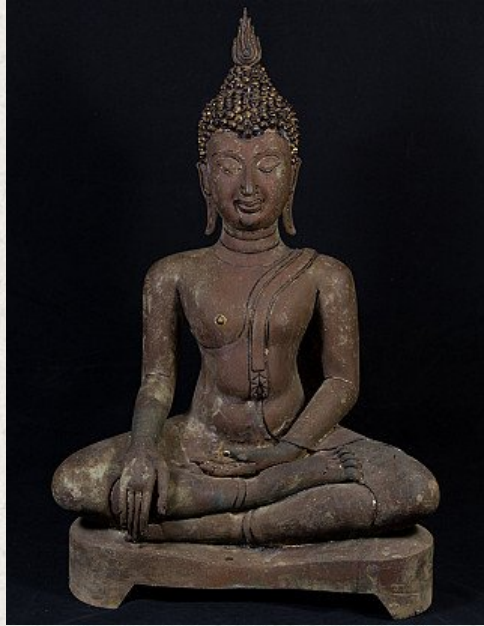

Old bronze Sukhothai Buddha statue

- Material : bronze
- 62 cm high
- 41 cm wide and 24 cm deep
- With traces of 24 krt. gold
- Bhumisparsha mudra
- Early / middle 20th century
- Sukhothai style
- Originating from Thailand
- Nr: 2970-66