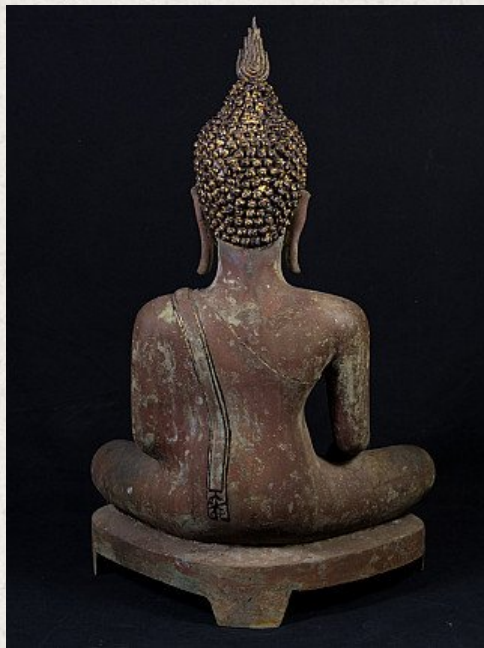

Old bronze Sukhothai Buddha statue

- Material : bronze
- 62 cm high
- 41 cm wide and 24 cm deep
- With traces of 24 krt. gold
- Bhumisparsha mudra
- Early / middle 20th century
- Sukhothai style
- Originating from Thailand
- Nr: 2970-66