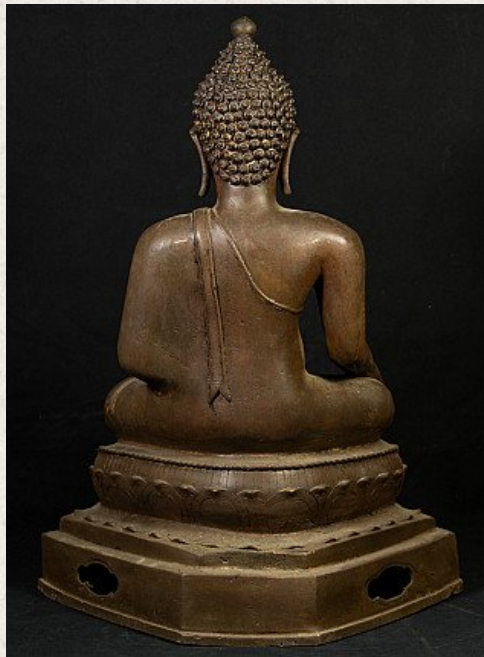

Old bronze Chiang Saen Buddha statue

- Material : bronze
- 59 cm high
- 44 cm wide and 27,5 cm deep
- With traces of the original 24 krt. gilding
- Bhumisparsha mudra
- Early 20th century
- Made in the Thai Chiang Saen style
- Originating from Thailand
- Nr: 2970-68

Original Buddhas

Rielerweg 71-73

7416 ZB Deventer

The Netherlands

www.originalbuddhas.com

info@originalbuddhas.com

+31-6-22192241