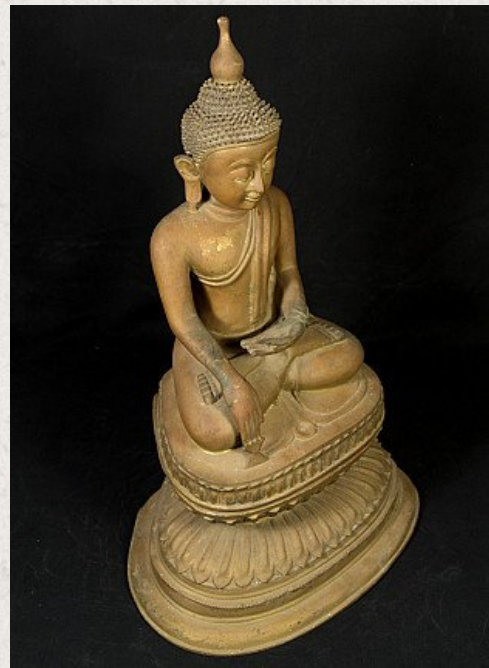

Old bronze Ava Buddha statue

- Material : bronze
- 54,5 cm high
- 35 cm wide and 24,5 cm deep
- Ava style
- Bhumisparsha mudra
- Early 20th century
- 2 seperate parts
- Originating from Burma
- Nr: 2970-71