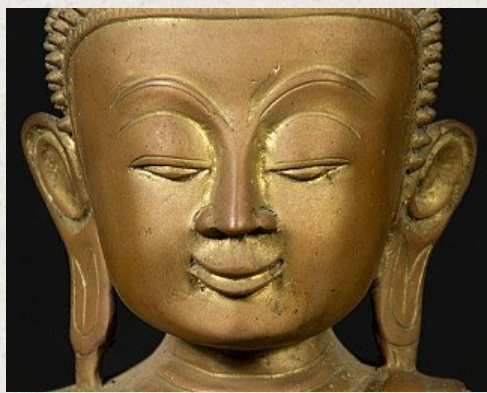

Old bronze Ava Buddha statue

- Material : bronze
- 54,5 cm high
- 35 cm wide and 24,5 cm deep
- Ava style
- Bhumisparsha mudra
- Early 20th century
- 2 seperate parts
- Originating from Burma
- Nr: 2970-71