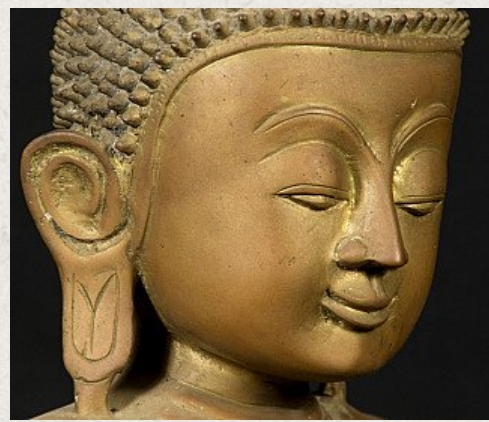

Old bronze Ava Buddha statue

- Material : bronze
- 54,5 cm high
- 35 cm wide and 24,5 cm deep
- Ava style
- Bhumisparsha mudra
- Early 20th century
- 2 seperate parts
- Originating from Burma
- Nr: 2970-71