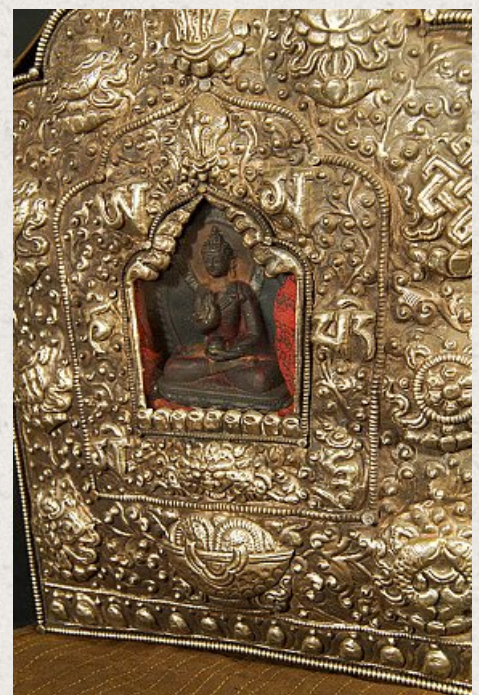

Large old Nepali Gao

- 39 cm high
- 29 cm wide and 11,5 cm deep
- Middle 20th century
- With mantra's and Buddha statue inside
- Originating from Nepal
- Nr: 2975-10

Rielerweg 71-73
7416 ZB Deventer
The Netherlands
www.originalbuddhas.com
info@originalbuddhas.com
+31-6-22192241