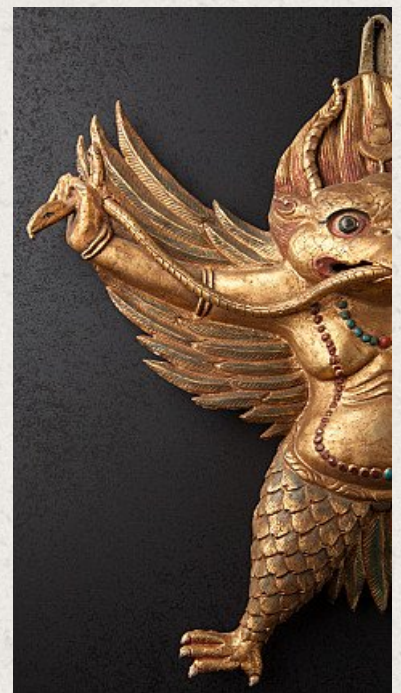

Copper Repousse Garuda Bird

- Material: Copper Repousse
- 30 cm high
- 33 cm wide and 6 cm deep
- Fire gilded with 24 krt. gold
- Late 20th century
- Originating from Nepal
- Nr: 2980-1

Original Buddhas

Rielerweg 71-73

7416 ZB Deventer

The Netherlands

www.originalbuddhas.com

info@originalbuddhas.com

+31-6-22192241