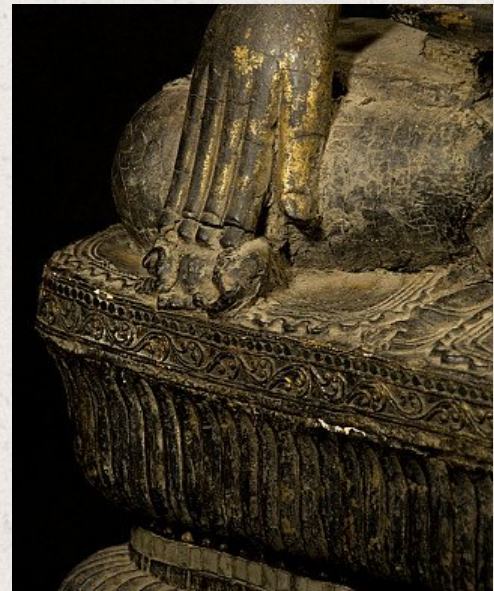

Large antique Shan Buddha statue

- Material : wood
- 106,5 cm high
- 56 cm wide and 35 cm deep
- With traces of original 24 krt. gildings
- Shan (Tai Yai) style
- Bhumisparsha mudra
- 18th century
- Very special !
- Originating from Burma
- Nr: 2986-1