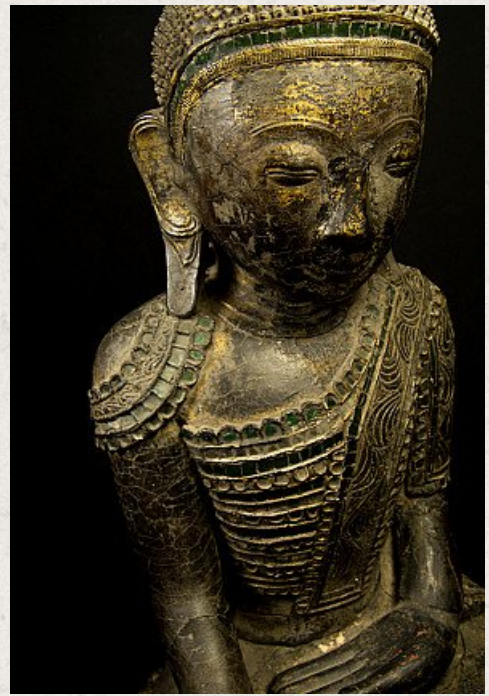

Large antique Shan Buddha statue

- Material : wood
- 106,5 cm high
- 56 cm wide and 35 cm deep
- With traces of original 24 krt. gildings
- Shan (Tai Yai) style
- Bhumisparsha mudra
- 18th century
- Very special !
- Originating from Burma
- Nr: 2986-1