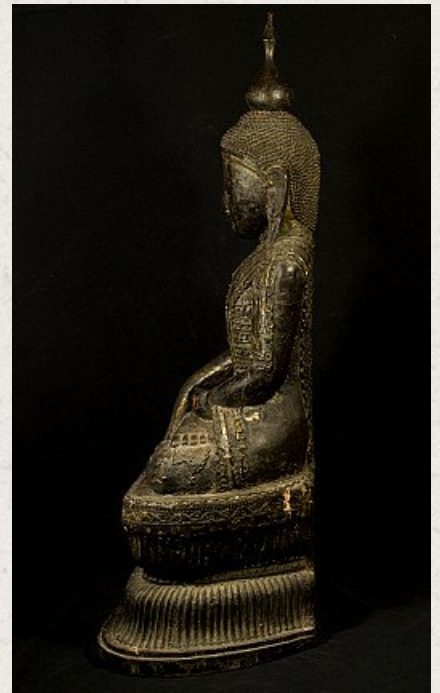

Large antique Shan Buddha statue

- Material : wood
- 106,5 cm high
- 56 cm wide and 35 cm deep
- With traces of original 24 krt. gildings
- Shan (Tai Yai) style
- Bhumisparsha mudra
- 18th century
- Very special !
- Originating from Burma
- Nr: 2986-1