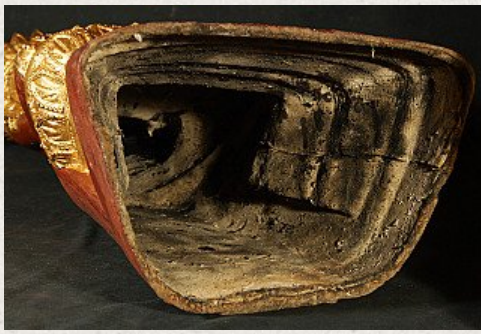

[See on website](#)