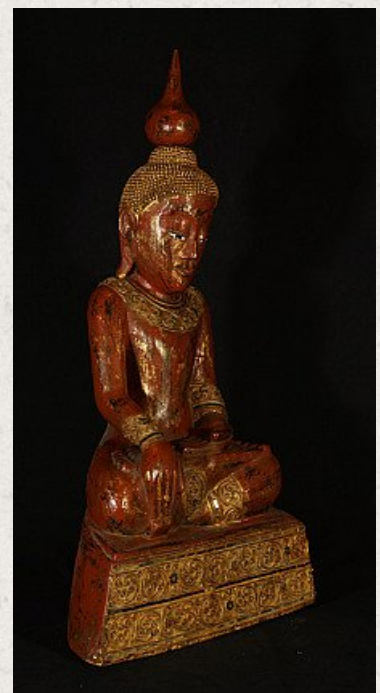

Newly made wooden Buddha statue

- Material : wood
- 85 cm high
- 42 cm wide and 22 cm deep
- Ava style
- Bhumisparsha mudra
- Newly made
- The Buddha is made in the Burmese Ava style, but is made in North Thailand
- Very low priced !
- Originating from Thailand
- Nr: 2991-37

Original Buddhas

Rielerweg 71-73

7416 ZB Deventer

The Netherlands

www.originalbuddhas.com

info@originalbuddhas.com

+31-6-22192241