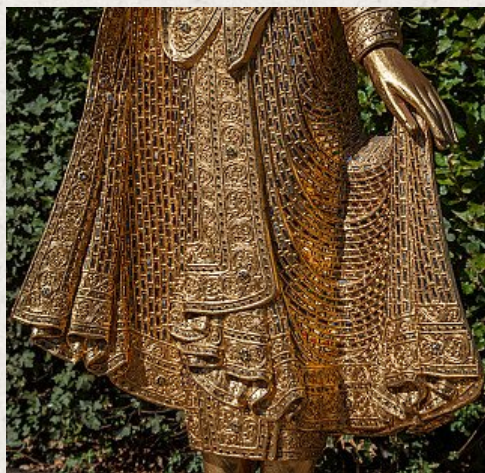

# Large wooden Buddha statue

- Material : wood
- 168 cm high
- 65 cm wide and 30 cm deep
- Mandalay style
- Abhaya mudra
- Newly made in North Thailand
- Originating from Thailand
- Nr. 2991-45

Rielerweg 71-73  
7416 ZB Deventer  
The Netherlands  
[www.originalbuddhas.com](http://www.originalbuddhas.com)  
[info@originalbuddhas.com](mailto:info@originalbuddhas.com)  
+31-6-22192241